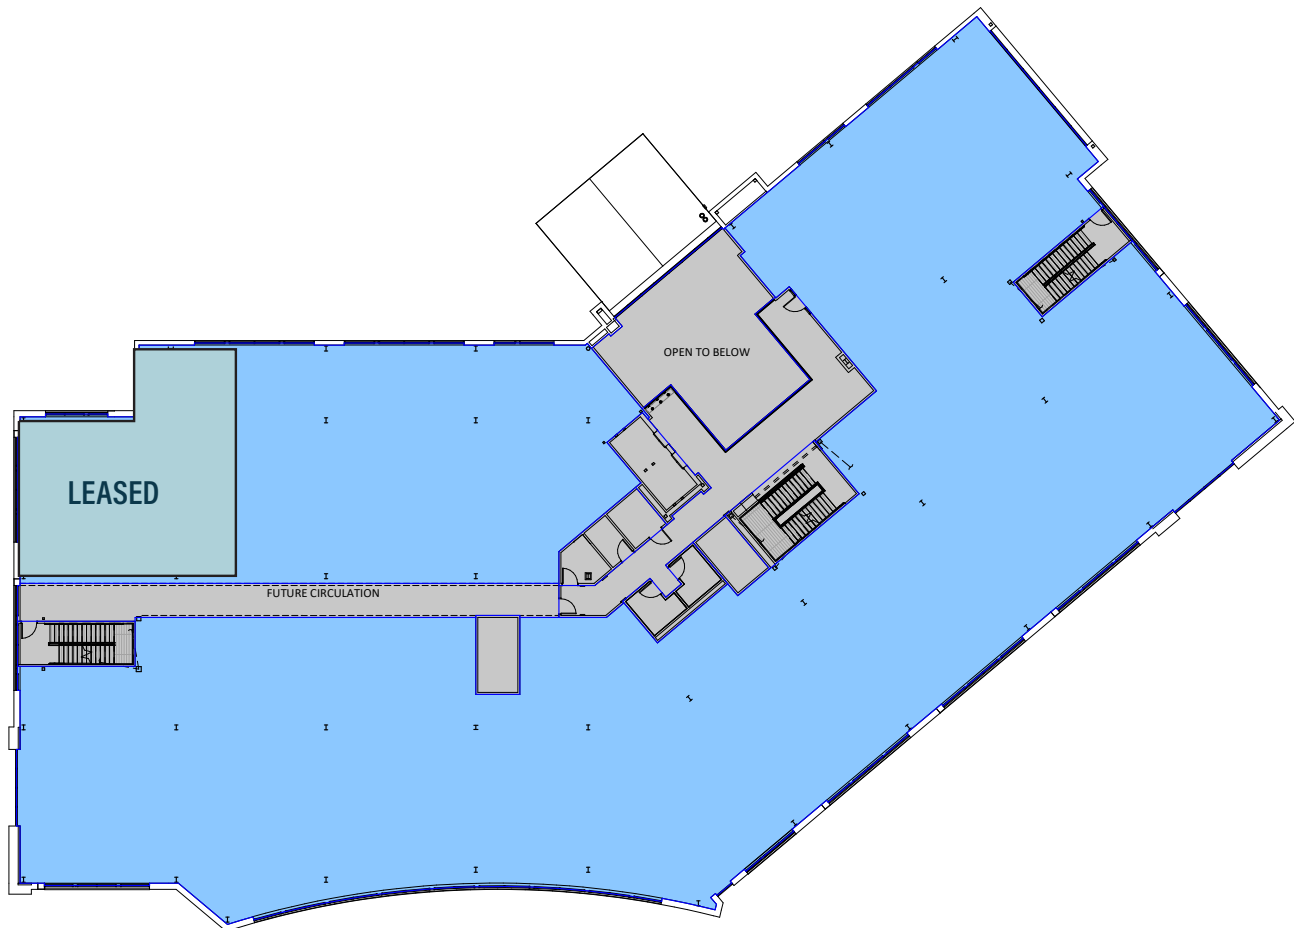

# PINNACLE AT RIDGEGATE

2nd FLOOR  
24,596 SF

10535 PARK MEADOWS BOULEVARD, LONE TREE, CO

**DANN BURKE**  
+1 720 528 6362  
DANN.BURKE@CBRE.COM

**STEPHANI GASKINS**  
+1 720 528 6346  
STEPHANI.GASKINS@CBRE.COM